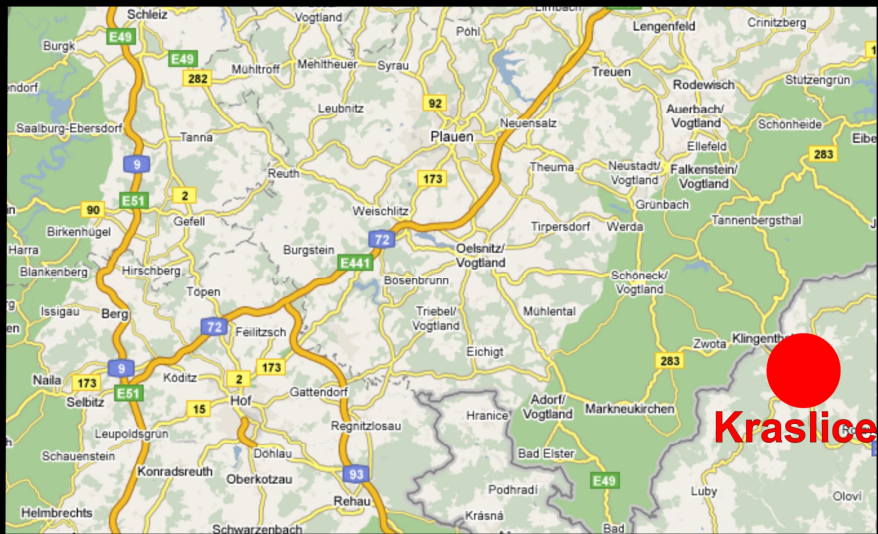

Kraslice

Klingenthal **4X** Bublava